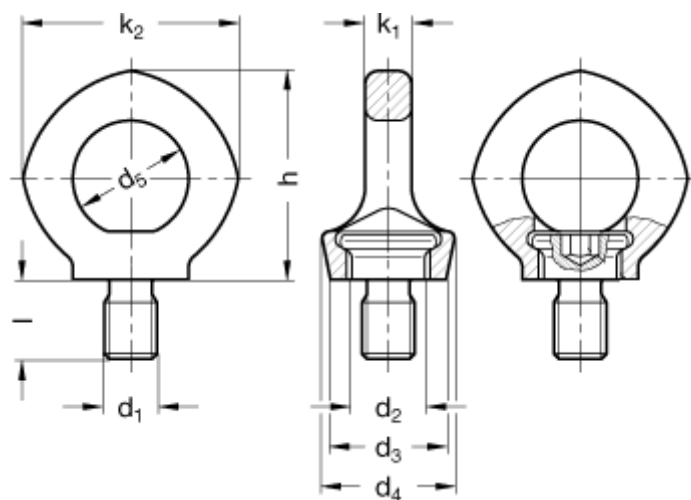

Article number: 207125141

Description: E+G Rotating liftingeye 16mm bolt
GN 581.5-M16 Stainless

Measures

| | |
|-----------|-------------------------------|
| d1 = M 16 | l = 24 |
| d2 = 22 | Load capacity = 1,0 t [10 kN] |
| d3 = 36 | |
| d4 = 38 | |
| d5 = 35 | |
| h = 65 | |
| k1 = 15 | |
| k2 = 65 | |